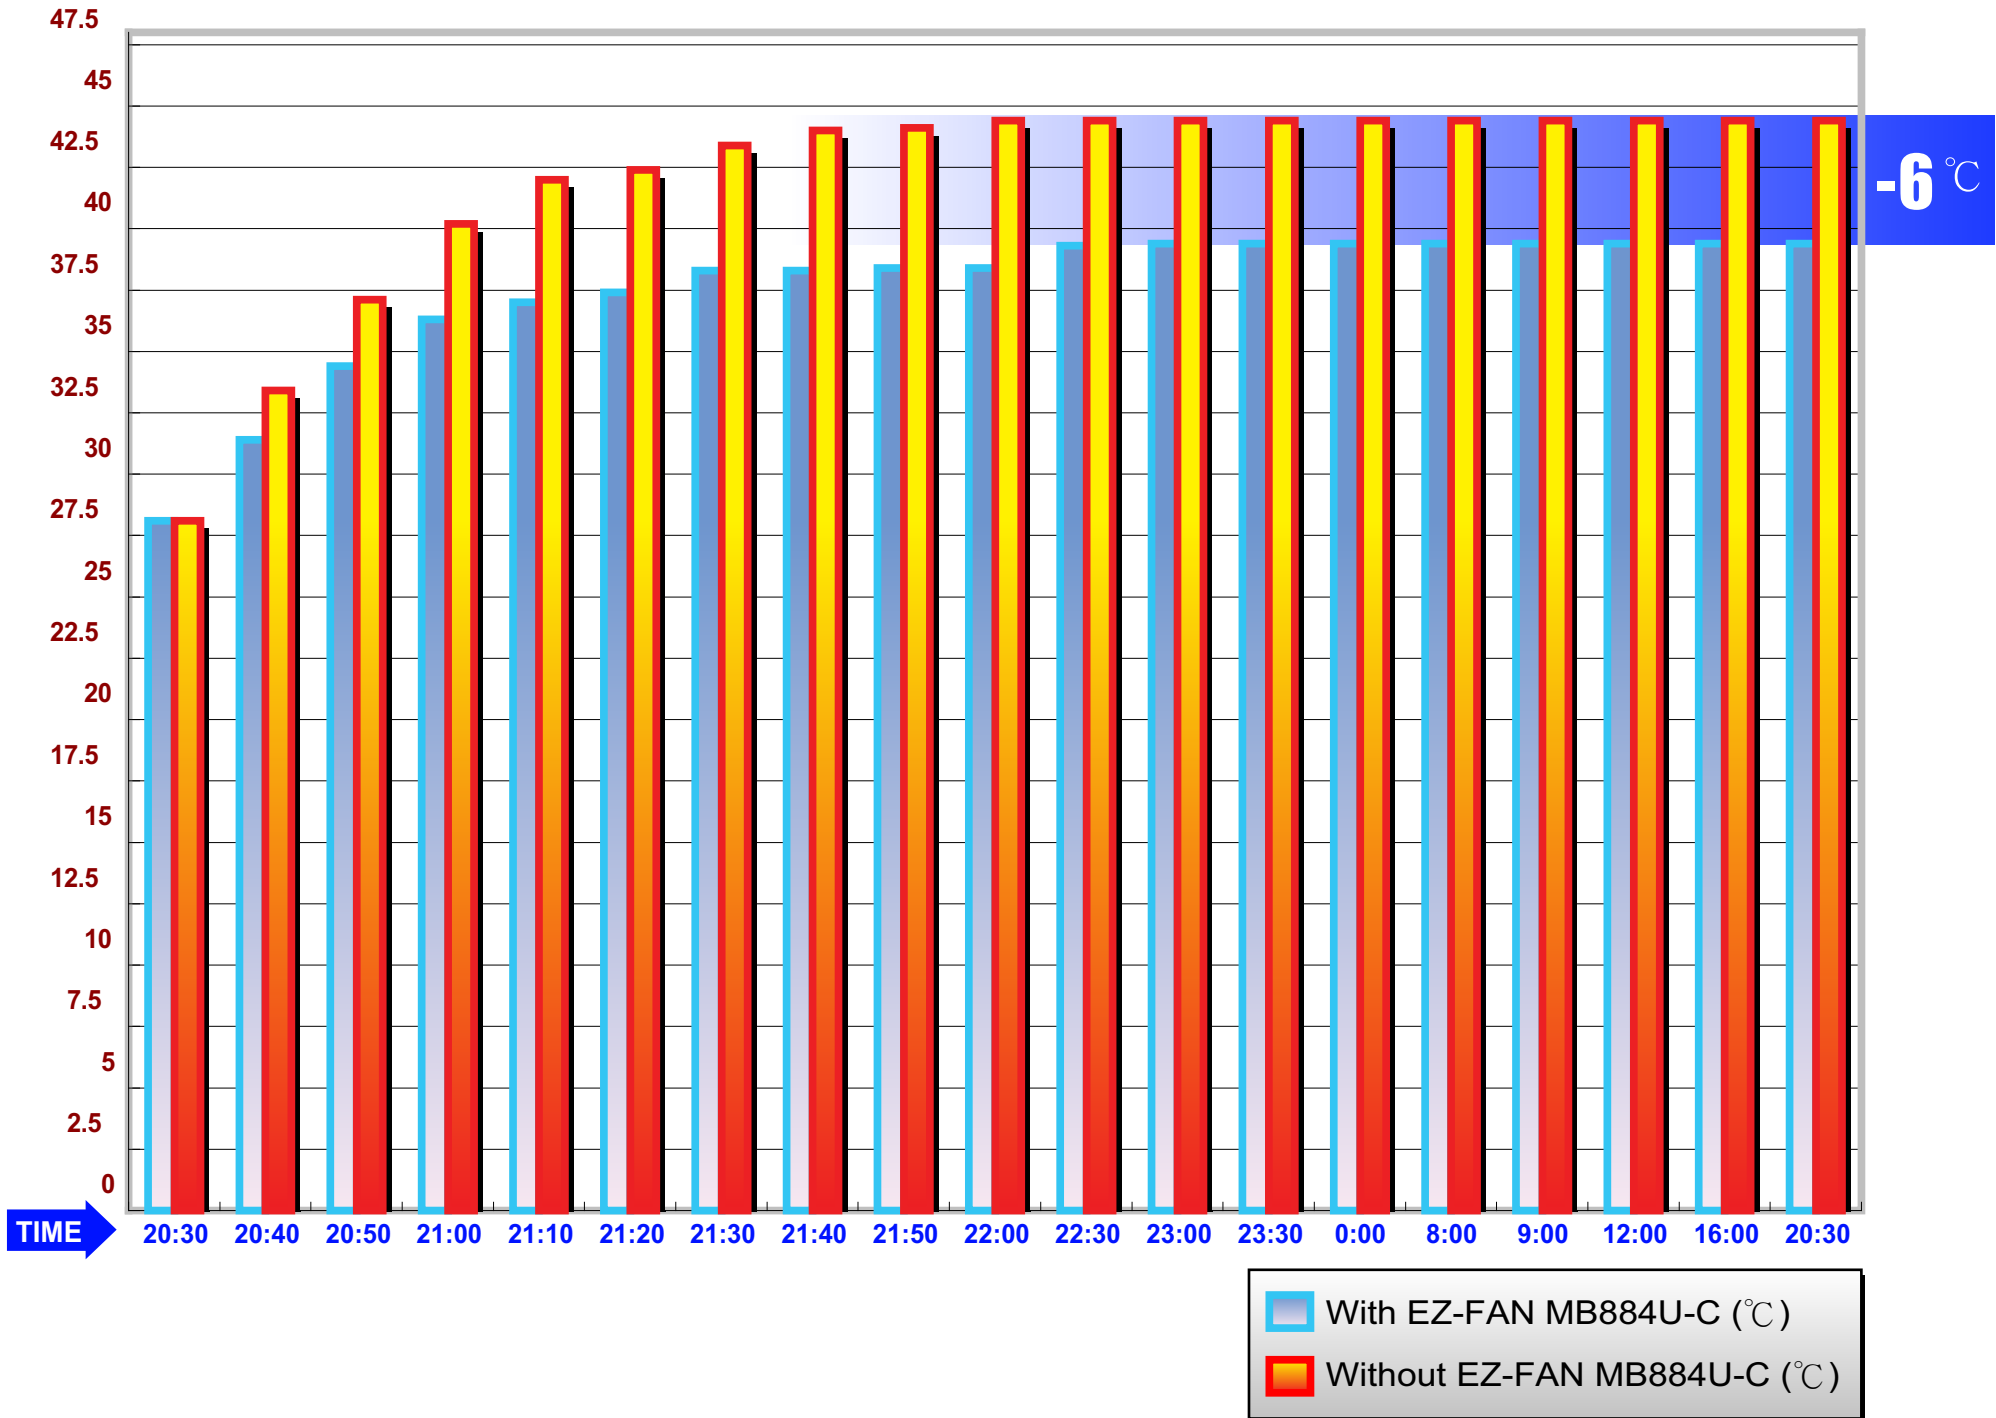

TEMPERATURE (°C)

# MB664 Series Temperature Test Report